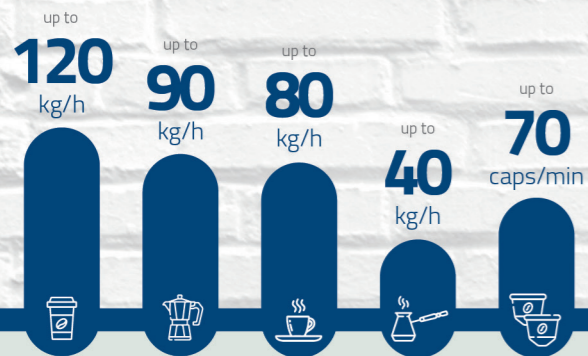

angel

- Grinding in continuous cycle
- Constant particle size distribution
- Discs rpm adjustment

- Long life burrs
- Steady low temperatures
- Custom recipes by app